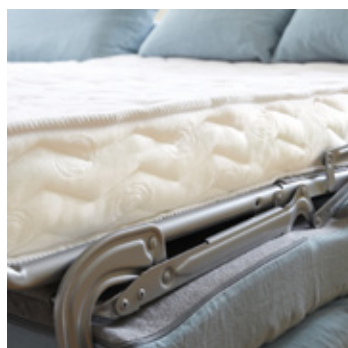

bidart

depth 97 cm / 38.18 inch

The natural materials with a baroque style provide warmth to the classicism of a Haussmannian interior and anticipate the transformation of a living room into a bedroom.

Los materiales con caída barroca aportan calidez al clasicismo de un interior de estilo haussmaniano y anuncian la transformación de un salón en un elegante dormitorio.

Sofa 4 seaters, newlin bleu gris