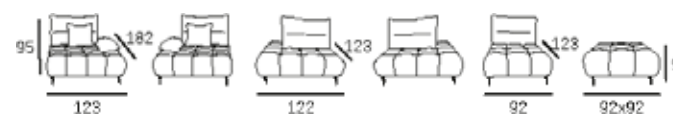

cm

1965

arles - naples

biarritz

bidart

bordeaux

cannes

cassis

columbia

courchevel - chamonix

megève

monaco

nomad

oslo

saint martin